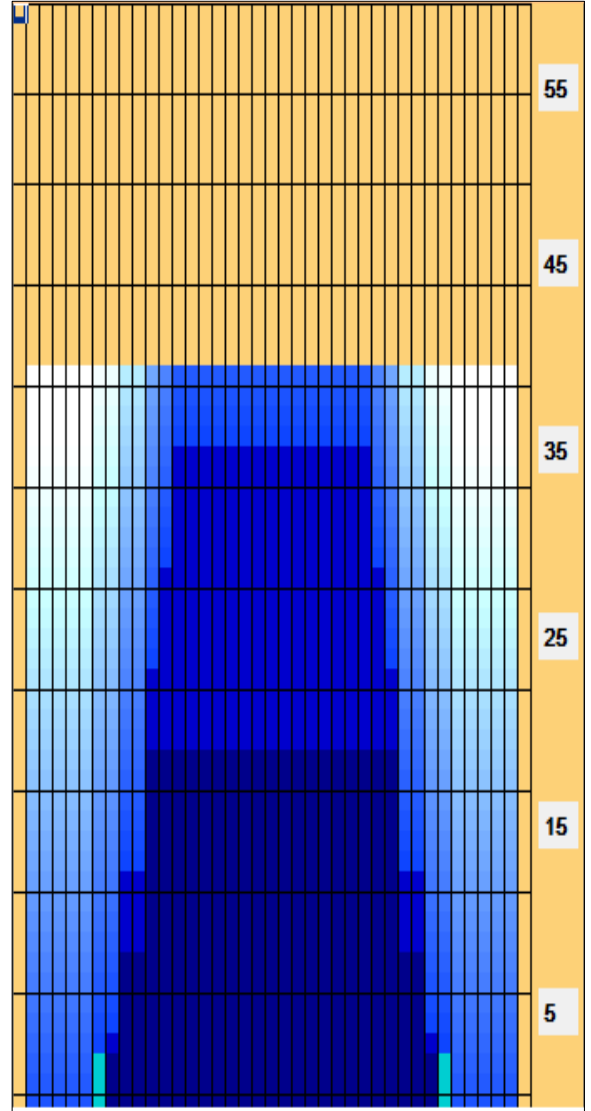

Kegel Recreation Main Street tok ver.

Oil Pattern Distance:	41 Feet	Reverse Brush Drop:	41 Feet	Oil Per Board:	50 uL
Forward Oil Total:	12.5 mL	Reverse Oil Total:	14.1 mL	Volume Oil Total:	26.6 mL
Forward Boards Crossed:	250 Boards	Reverse Boards Crossed:	282 Boards	Total Boards Crossed:	532 Boards

	Start	Stop	Loads	Speed	Crossed	Start	End	Feet	T.Oil
1	2L	2R	2	18	74	0.0	2.5	2.5	3700
2	7L	7R	2	18	54	2.5	7.6	5.1	2700
3	9L	9R	2	18	46	7.6	12.7	5.1	2300
4	11L	11R	4	18	76	12.7	22.9	10.2	3800
5	2L	2R	0	18	0	22.9	24.0	1.1	0
6	2L	2R	0	22	0	24.0	33.0	9.0	0
7	2L	2R	0	30	0	33.0	41.0	8.0	0

Conditioner:
Type In or Select One

TransferType:
Type In or Select One

Forward
Reverse
More

	Start	Stop	Loads	Speed	Crossed	Start	End	Feet	T.Oil
1	2L	2R	0	30	0	41.0	37.0	-4.0	0
2	13L	13R	2	22	30	37.0	30.8	-6.2	1500
3	12L	12R	2	18	34	30.8	25.7	-5.1	1700
4	11L	11R	4	18	76	25.7	15.5	-10.2	3800
5	9L	9R	4	14	92	15.5	7.6	-7.9	4600
6	8L	8R	2	10	50	7.6	4.8	-2.8	2500
7	2L	2R	0	10	0	4.8	0.0	-4.8	0

Forward
Reverse
More

Conditioner:
Type In or Select One

TransferType:
Type In or Select One

Forward
Reverse
Combined
Buff