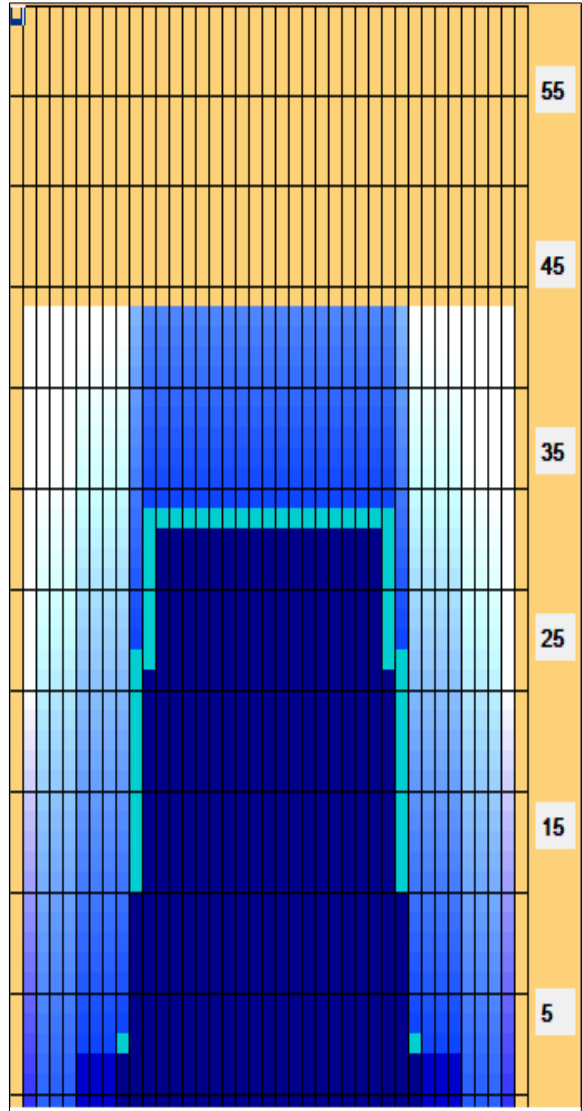

2024年5月6月レーンコンディション

YOUR LINES OUR PASSION

Oil Pattern Distance:	44 Feet	Reverse Brush Drop:	43 Feet	Oil Per Board:	45 uL
Forward Oil Total:	13.725 mL	Reverse Oil Total:	8.235 mL	Volume Oil Total:	21.96 mL
Forward Boards Crossed:	305 Boards	Reverse Boards Crossed:	183 Boards	Total Boards Crossed:	488 Boards

	Start	Stop	Loads	Speed	Crossed	Start	End	Feet	T.Oil
1	3L	3R	1	14	35	0.0	0.0	0.0	1575
2	4L	4R	1	14	33	0.0	1.9	1.9	1485
3	7L	7R	1	14	27	1.9	3.8	1.9	1215
4	9L	9R	2	18	46	3.8	8.9	5.1	2070
5	10L	10R	6	22	126	8.9	27.6	18.7	5670
6	11L	11R	2	26	38	27.6	34.9	7.3	1710
7	2L	2R	0	30	0	34.9	44.0	9.1	0

Conditioner:
Type In or Select
One

TransferType:
Type In or Select
One

Forward

Reverse

Combined

Buff

	Start	Stop	Loads	Speed	Crossed	Start	End	Feet	T.Oil
1	2L	2R	0	30	0	44.0	33.0	-11.0	0
2	12L	12R	2	26	34	33.0	25.7	-7.3	1530
3	11L	11R	3	26	57	25.7	14.7	-11.0	2565
4	10L	10R	3	18	63	14.7	7.1	-7.6	2835
5	6L	6R	1	18	29	7.1	4.6	-2.5	1305
6	2L	2R	0	14	0	4.6	0.0	-4.6	0

Item	3L-7L:18L-18R	8L-12L:18L-18R	13L-17L:18L-18R	18L-18R:17R-13R	18L-18R:12R-8R	18L-18R:7R-3R
Description	Outside Track:Middle	Middle Track:Middle	Inside Track:Middle	Middle: Inside Track	Middle:Middle Track	Middle:Outside Track
Track Zone Ratio	9.17	1.64	1	1	1.64	9.17