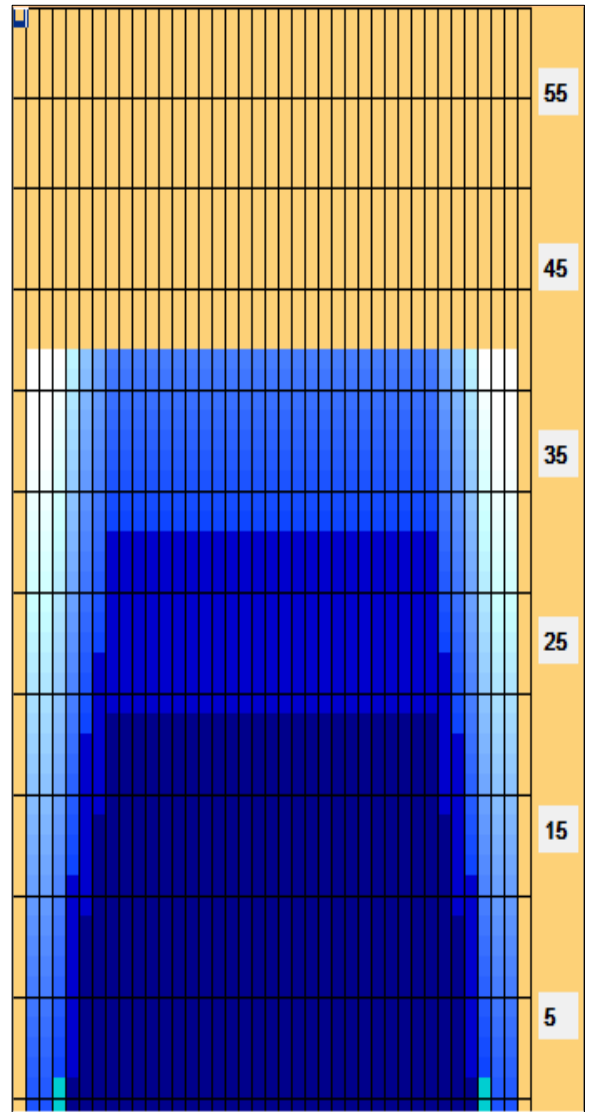

JBC14年国民体育大会関東ブロック大会at足利

Oil Pattern Distance:	42 Feet	Reverse Brush Drop:	35 Feet	Oil Per Board:	50 uL
Forward Oil Total:	19.85 mL	Reverse Oil Total:	13.8 mL	Volume Oil Total:	33.65 mL
Forward Boards Crossed:	397 Boards	Reverse Boards Crossed:	276 Boards	Total Boards Crossed:	673 Boards

	Start	Stop	Loads	Speed	Crossed	Start	End	Feet	T.Oil
1	2L	2R	3	10	111	0.0	2.8	2.8	5550
2	4L	4R	2	14	66	2.8	6.7	3.9	3300
3	6L	6R	2	14	58	6.7	10.6	3.9	2900
4	6L	6R	2	14	58	10.6	14.5	3.9	2900
5	7L	7R	2	18	54	14.5	19.6	5.1	2700
6	8L	8R	2	18	50	19.6	24.7	5.1	2500
7	2L	2R	0	18	0	24.7	42.0	17.3	0

Conditioner:
Type In or Select One

TransferType:
Type In or Select One

Forward
Reverse
More

	Start	Stop	Loads	Speed	Crossed	Start	End	Feet	T.Oil
1	2L	2R	0	30	0	42.0	33.0	-9.0	0
2	8L	8R	3	14	75	33.0	27.1	-5.9	3750
3	7L	7R	2	14	54	27.1	23.2	-3.9	2700
4	6L	6R	2	14	58	23.2	19.3	-3.9	2900
5	6L	6R	2	10	58	19.3	16.5	-2.8	2900
6	5L	5R	1	10	31	16.5	15.1	-1.4	1550
7	2L	2R	0	10	0	15.1	0.0	-15.1	0

Forward
Reverse
More

Conditioner:
Type In or Select One

TransferType:
Type In or Select One

- Forward
- Reverse
- Combined
- Buff

Item	3L-7L:18L-18R	8L-12L:18L-18R	13L-17L:18L-18R	18L-18R:17R-13R	18L-18R:12R-8R	18L-18R:7R-3R
Description	Outside Track:Middle	Middle Track:Middle	Inside Track:Middle	Middle:Inside Track	Middle:Middle Track	Middle:Outside Track
Track Zone Ratio	2.5	1	1	1	1	2.5